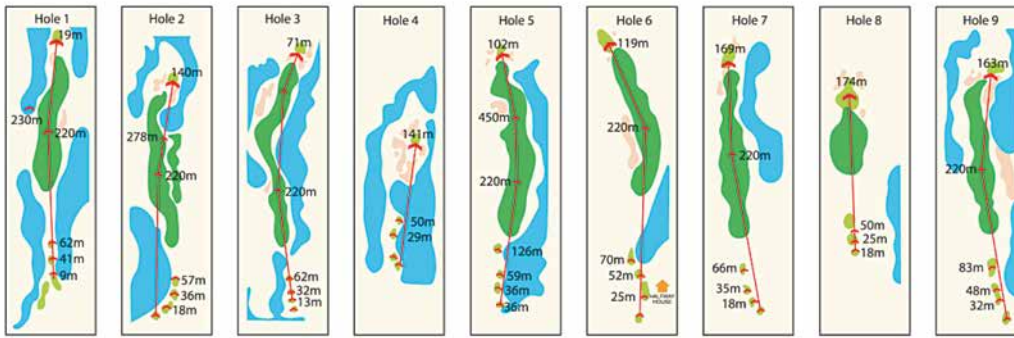

MENKABONG NINE (1 - 9)

HOLE	DISTANCE METERS				PAR	INDEX
	BLACK	BLUE	WHITE	RED		
1	339	330	298	277	4	17
2	360	342	324	303	4	7
3	491	478	459	429	5	5
4	141	132	112	91	3	15
5	529	493	470	403	5	9
6	339	314	287	269	4	13
7	389	371	354	323	4	3
8	174	156	149	124	3	11
9	383	351	335	300	4	1
OUT	3145	2788	2788	2519	36	-